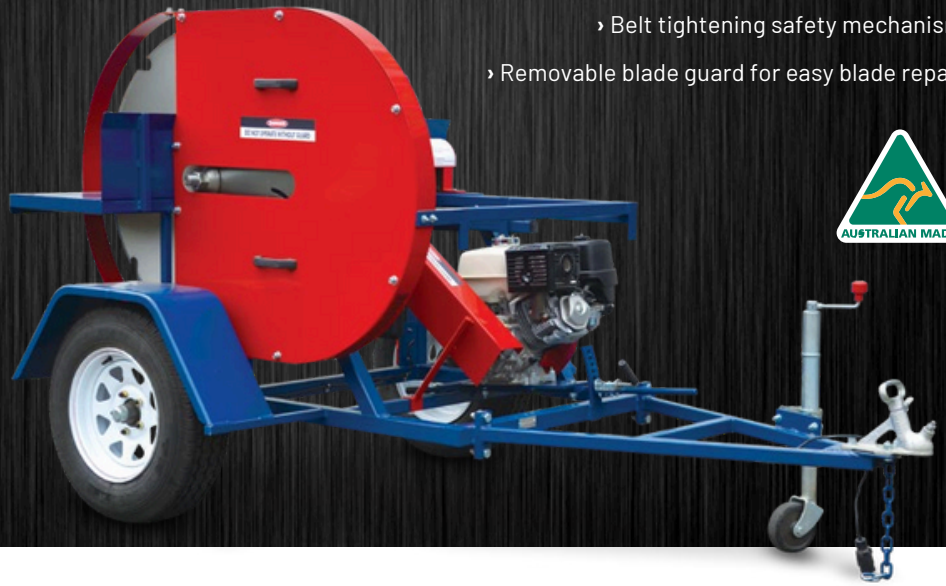

FIREWOOD SAW BENCH | TOWABLE

Ideal for quick processing of firewood, Smart Hire's Saw Bench can be towed to the location of your firewood with ease. The specially designed tungsten tipped saw blade performs well in dirty, rotten or burnt timbers allowing maximum utilisation of your firewood timber.

| | | |
|--------------|--|--------------|
| MODEL | | SBS36 |
| POWER | | 11 HP Honda |
| BLADE | | 900mm |
| CUT | | 355mm |

AUSTRALIAN MADE

- FEATURES**
- › Roll Top Bench with auto return
 - › Full Safety Guards
 - › Stainless Steel Rollers
 - › Belt tightening safety mechanism
 - › Removable blade guard for easy blade repair

FIREWOOD SAW BENCH

Designed for quick and effortless cutting of firewood, Smart Hire's Saw Bench makes short work of logs and branches around the farm. Equipped with full protective guards and a safety clutch, the PTO bench is simple and easy to use allowing logs, branches and general timber to be safely & easily cut into firewood.

FEATURES

- › Roll Top Bench with auto return
- › Full Safety Guards
- › Stainless Steel Rollers
- › Belt tightening safety mechanism
- › Safety PTO Shaft Clutch
- › Removable blade guard for easy blade repair