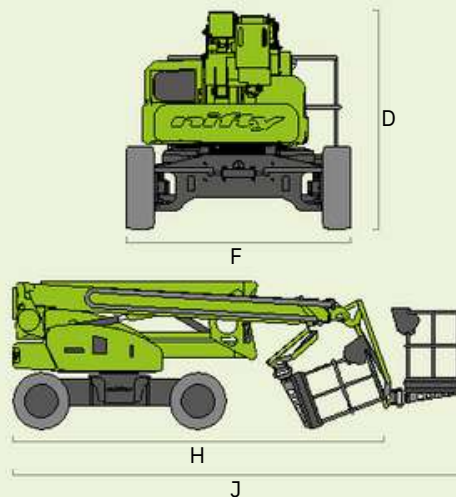

Niftylink®

Tier 4 compliant

SMART PEOPLE HIRE FROM...

SMART HIRE