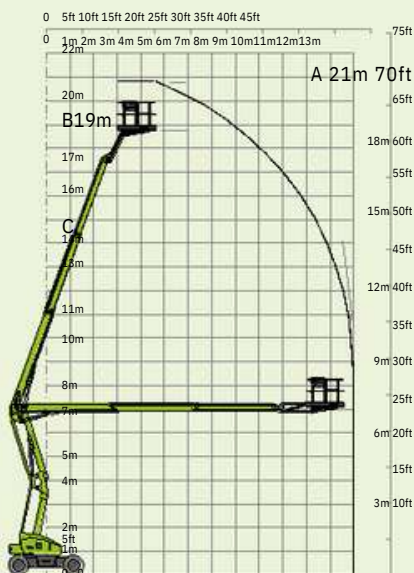

Niftylink®

Tier 4 compliant

SMART PEOPLE HIRE FROM...

SMART HIRE